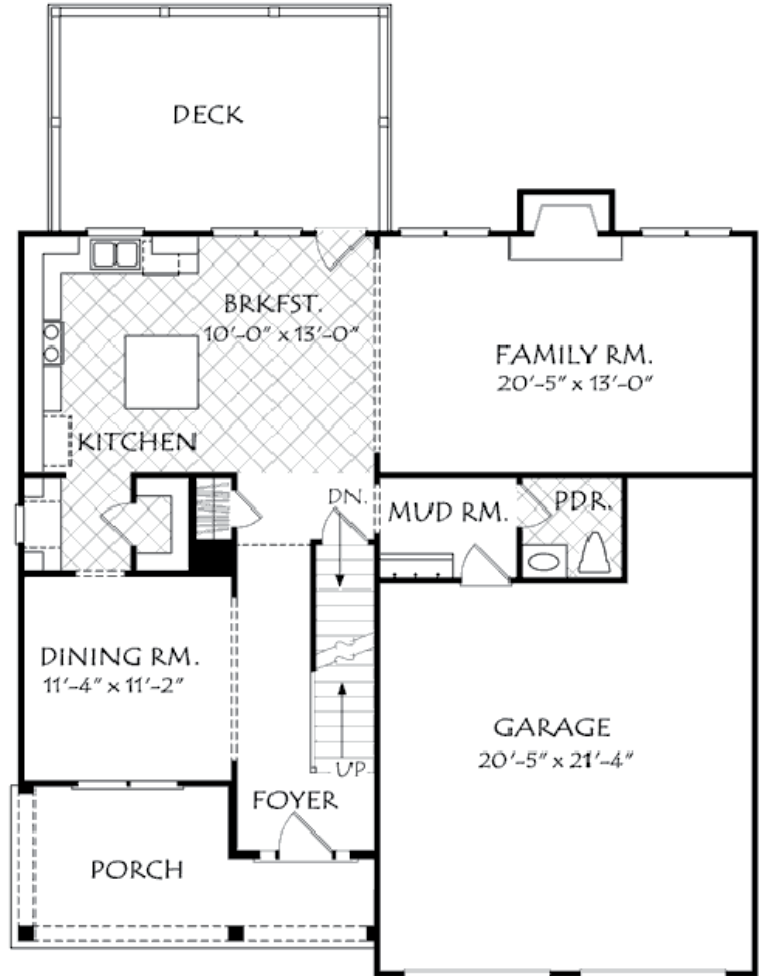

CYPRESS COTTAGE

2,328 SQ FT · 4 BED · 3 BATH

Edgewater Hill

The CYPRESS COTTAGE has tons of character and fantastic curb appeal due to the perfect mix of clapboard, shakes, and rustic stone that surrounds the carriage style garage doors. The covered entry and porch welcomes you into the home's beautifully bright foyer and into the open, eat- in kitchen and family room, with fireplace, for those cozy nights. A separate mud room, 1/2 bath and formal dining room complete the downstairs. Upstairs is the master suite, with his and hers walk-in closets, three additional bedrooms, a full bath, and laundry room. There will also be a generous allowance to select cabinetry, appliances, lighting and more. Don't wait- reserve your home today because once a plan is selected it will be removed from the choices. No two houses will be the same. We invite you to come take a look at all the stunning house plans, walk the peaceful, tree lined sites and see for yourself just how wonderful your home could be.

**BERKSHIRE
HATHAWAY** | New England
HomeServices Properties

JOYCE COVONE

MOBILE: 860-608-1708

EMAIL: joycecovone@bhhsne.com

THE CYPRESS COTTAGE PLANS

- Total Sq. Ft. 2,328
- 4 Bedrooms
- 2 Full Bathrooms
- 1 Half Bathroom

FIRST FLOOR

SECOND FLOOR

Edgewater Hill
 VISIT US AT
EDGEWATERHILL.COM

This artistic rendering and floor plans represent the model depicted. Room dimensions are approximate and vary according to the field conditions. Builder reserves the right to alter dimensions and may substitute any item specified with a brand equivalent quality, provided the financial and structural integrity of the building is not compromised. The specification sheet supersedes all artistic renderings or plan. All specifications are subject to change, and the Builder reserves the right to make modifications or changes without notice or obligation. All building plans may be reversed (mirror image) from what is depicted on the artistic rendering elevations or the site plan map.