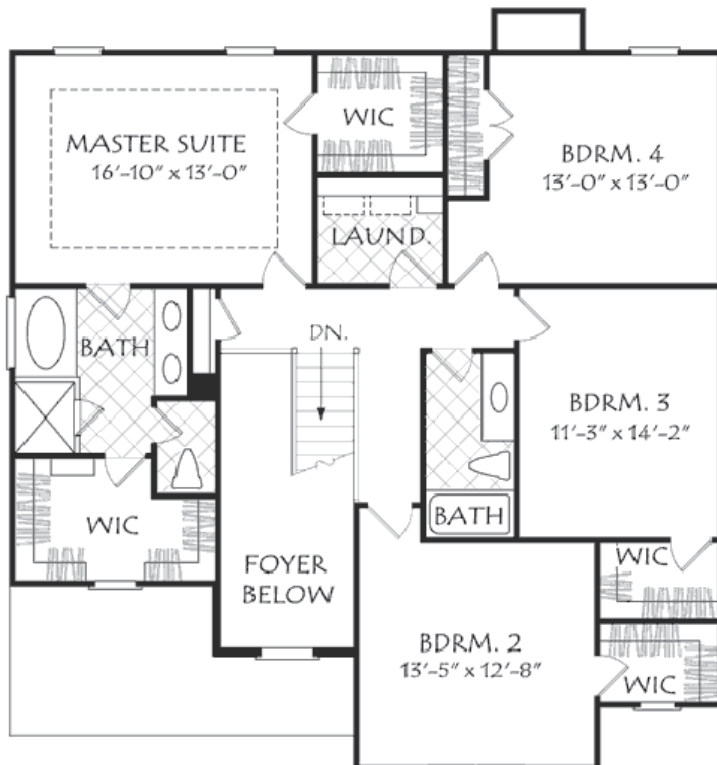

CYPRESS COTTAGE

2,328 SQ FT · 4 BED · 3 BATH

Edgewater Hill

The CYPRESS COTTAGE has tons of character and fantastic curb appeal due to the perfect mix of clapboard, shakes, and rustic stone that surrounds the carriage style garage doors. The covered entry and porch welcomes you into the home's beautifully bright foyer and into the open, eat- in kitchen and family room, with fireplace, for those cozy nights. A separate mud room, 1/2 bath and formal dining room complete the downstairs. Upstairs is the master suite, with his and hers walk-in closets, three additional bedrooms, a full bath, and laundry room. There will also be a generous allowance to select cabinetry, appliances, lighting and more. Don't wait- reserve your home today because once a plan is selected it will be removed from the choices. No two houses will be the same. We invite you to come take a look at all the stunning house plans, walk the peaceful, tree lined sites and see for yourself just how wonderful your home could be.

**BERKSHIRE
HATHAWAY** | New England
HomeServices Properties

JOYCE COVONE

MOBILE: 860-608-1708

EMAIL: joycecovone@bhhsne.com

THE CYPRESS COTTAGE PLANS

- Total Sq. Ft. 2,328
- 4 Bedrooms
- 2 Full Bathrooms
- 1 Half Bathroom

FIRST FLOOR

SECOND FLOOR

Edgewater Hill
 VISIT US AT
EDGEWATERHILL.COM

This artistic rendering and floor plans represent the model depicted. Room dimensions are approximate and vary according to the field conditions. Builder reserves the right to alter dimensions and may substitute any item specified with a brand equivalent quality, provided the financial and structural integrity of the building is not compromised. The specification sheet supersedes all artistic renderings or plan. All specifications are subject to change, and the Builder reserves the right to make modifications or changes without notice or obligation. All building plans may be reversed (mirror image) from what is depicted on the artistic rendering elevations or the site plan map.