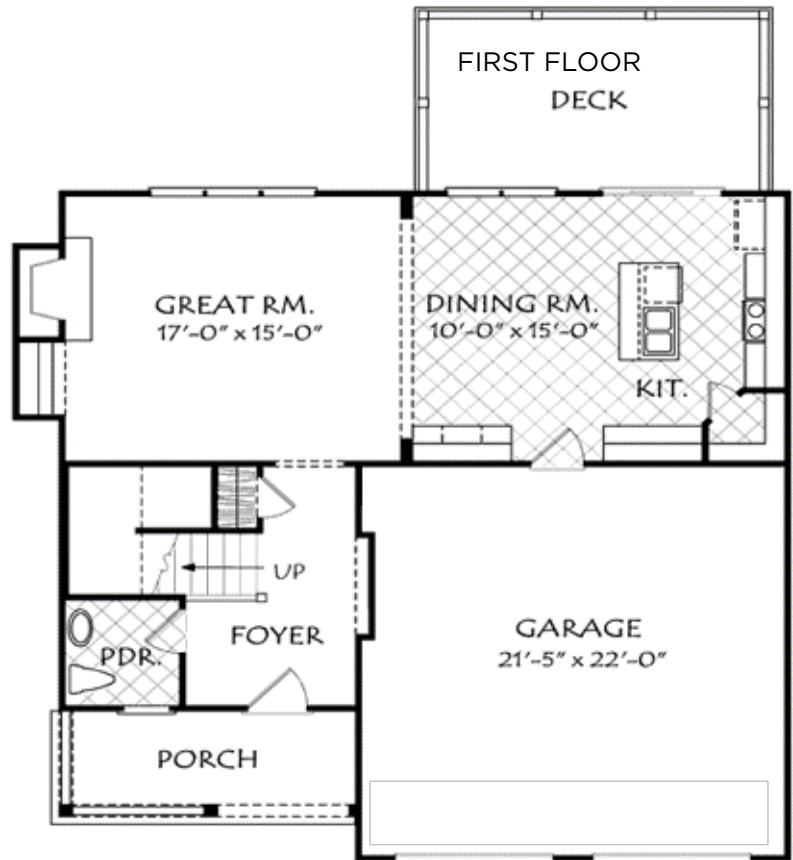

Edgewater Hill

IVY COTTAGE

2,044 SQ FT · 4 BED · 3 BATH

You will fall in love with the IVY COTTAGE with the with the tasteful combination of clapboard, shakes and a gabled roof line. The charming covered porch leads you into the foyer and continues to the great room with the warmth of a fireplace and expansive dining and kitchen area. Access to the deck from the kitchen makes for easy entertaining. Upstairs are the master suite with wonderful walk -in closet, three additional bedrooms, a full bath, and laundry room. There will also be a generous allowance to select cabinetry, appliances, lighting and more. Don't wait- reserve your home today because once a plan is selected it will be removed from the choices. No two houses will be the same. We invite you to come take a look at all the stunning house plans, walk the peaceful, tree lined sites and see for yourself just how wonderful your home could be.

**BERKSHIRE
HATHAWAY** | New England
HomeServices Properties

JOYCE COVONE

MOBILE: 860-608-1708

EMAIL: joycecovone@bhhsne.com

THE IVY COTTAGE PLANS

- Total Sq. Ft. 2,044
- 4 Bedrooms
- 2 Full Baths
- 1 Half Bath

FIRST FLOOR

SECOND FLOOR

Edgewater Hill

VISIT US AT

EDGEWATERHILL.COM