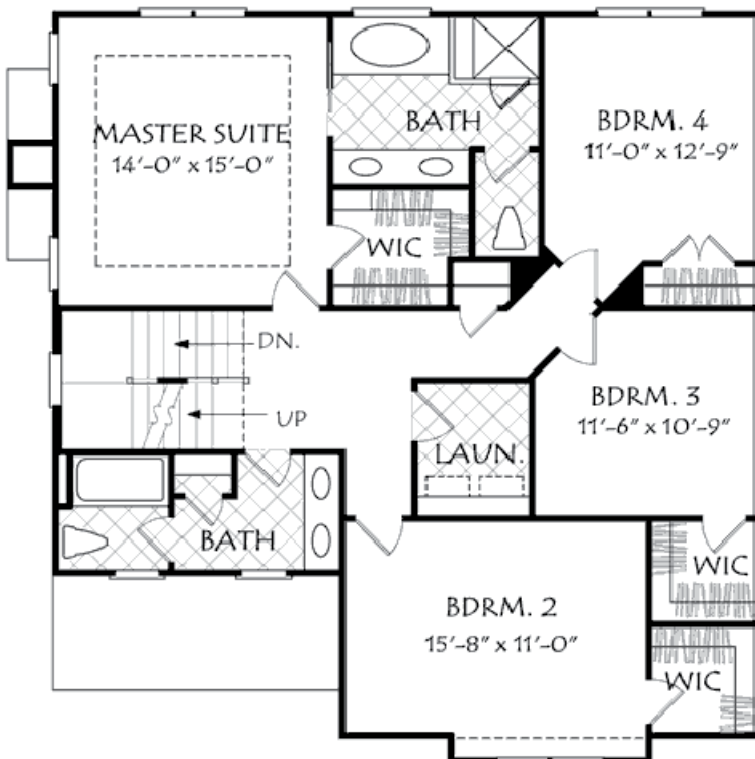

Edgewater Hill

IVY COTTAGE

2,044 SQ FT · 4 BED · 3 BATH

You will fall in love with the IVY COTTAGE with the with the tasteful combination of clapboard, shakes and a gabled roof line. The charming covered porch leads you into the foyer and continues to the great room with the warmth of a fireplace and expansive dining and kitchen area. Access to the deck from the kitchen makes for easy entertaining. Upstairs are the master suite with wonderful walk -in closet, three additional bedrooms, a full bath, and laundry room. There will also be a generous allowance to select cabinetry, appliances, lighting and more. Don't wait- reserve your home today because once a plan is selected it will be removed from the choices. No two houses will be the same. We invite you to come take a look at all the stunning house plans, walk the peaceful, tree lined sites and see for yourself just how wonderful your home could be.

**BERKSHIRE
HATHAWAY** | New England
HomeServices Properties

JOYCE COVONE

MOBILE: 860-608-1708

EMAIL: joycecovone@bhhsne.com

THE IVY COTTAGE PLANS

- Total Sq. Ft. 2,044
- 4 Bedrooms
- 2 Full Baths
- 1 Half Bath

FIRST FLOOR

SECOND FLOOR

Edgewater Hill

VISIT US AT

EDGEWATERHILL.COM