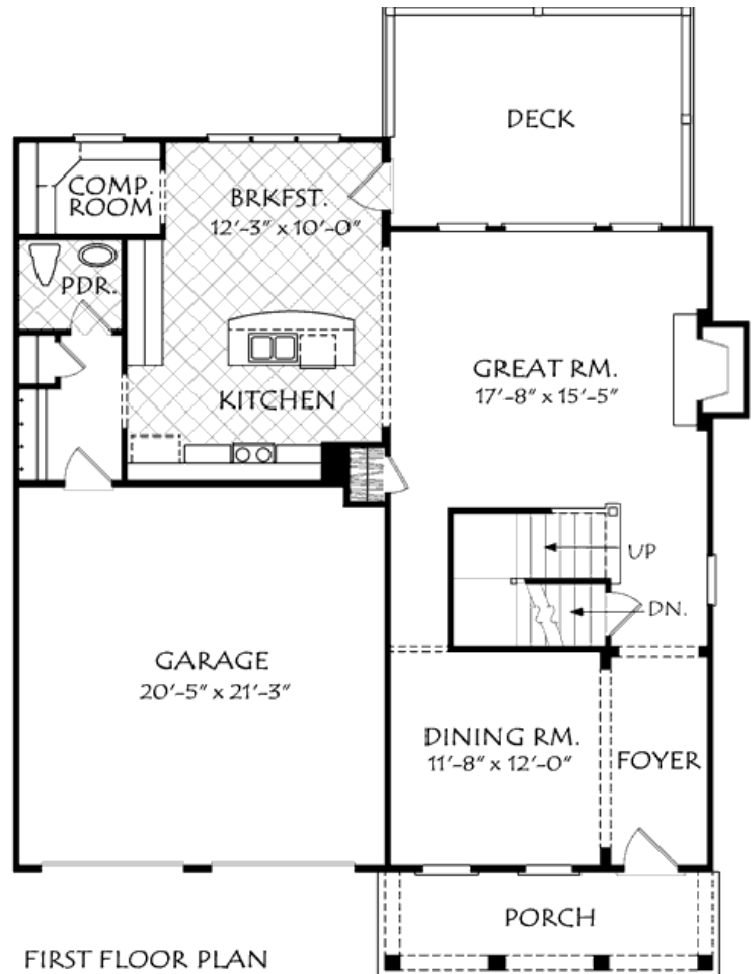

LILAC COTTAGE

2,386 SQ FT · 4 BED · 3 BATH

Edgewater Hill

The LILAC COTTAGE is our largest cottage with an abundance of charm, with its grand columns and architectural details. Relaxing on the covered porch is the perfect way to start and end your day. Once inside, the foyer leads to the great room which is open to the well appointed kitchen, as well as a convenient computer room and 1/2 bath. There is also a formal dining room for those special occasions. Upstairs are the master suite, with tray ceiling and full bath with his and hers walk-in closets, three additional bedrooms, a full bath, and laundry room. There will also be a generous allowance to select cabinetry, appliances, lighting and more. Don't wait- reserve your home today because once a plan is selected it will be removed from the choices. No two houses will be the same. We invite you to come take a look at all the stunning house plans, walk the peaceful, tree lined sites and see for yourself just how wonderful your home could be.

**BERKSHIRE
HATHAWAY** | New England
HomeServices Properties

JOYCE COVONE

MOBILE: 860-608-1708

EMAIL: joycecovone@bhhsne.com

THE LILAC COTTAGE PLANS

- Total Sq. Ft. 2,386
- 4 Bedrooms
- 2 Full Bathrooms
- 1 Half Bathroom

Edgewater Hill

VISIT US AT

EDGEWATERHILL.COM

This artistic rendering and floor plans represent the model depicted. Room dimensions are approximate and vary according to the field conditions. Builder reserves the right to alter dimensions and may substitute any item specified with a brand equivalent quality, provided the financial and structural integrity of the building is not compromised. The specification sheet supersedes all artistic renderings or plan. All specifications are subject to change, and the Builder reserves the right to make modifications or changes without notice or obligation. All building plans may be reversed (mirror image) from what is depicted on the artistic rendering elevations or the site plan map.