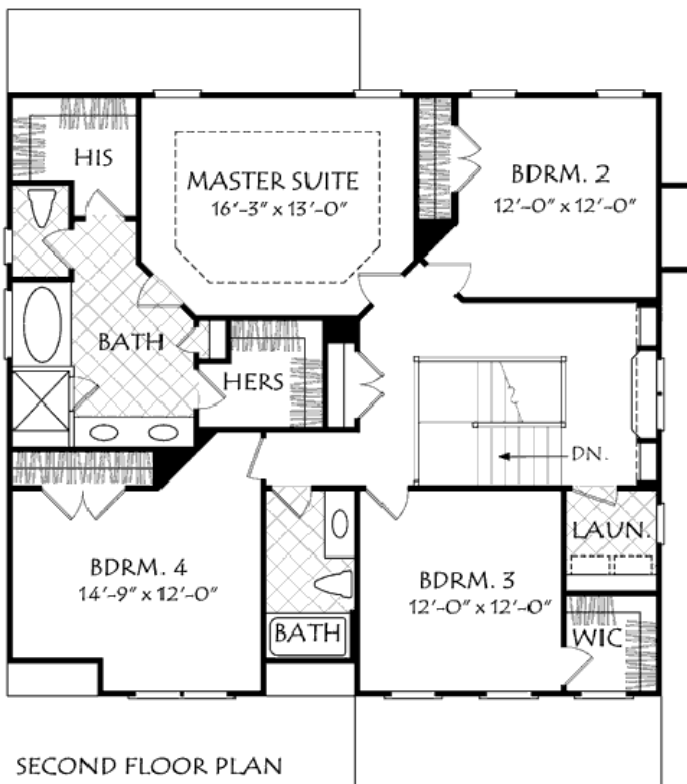

LILAC COTTAGE

2,386 SQ FT · 4 BED · 3 BATH

Edgewater Hill

The LILAC COTTAGE is our largest cottage with an abundance of charm, with its grand columns and architectural details. Relaxing on the covered porch is the perfect way to start and end your day. Once inside, the foyer leads to the great room which is open to the well appointed kitchen, as well as a convenient computer room and 1/2 bath. There is also a formal dining room for those special occasions. Upstairs are the master suite, with tray ceiling and full bath with his and hers walk-in closets, three additional bedrooms, a full bath, and laundry room. There will also be a generous allowance to select cabinetry, appliances, lighting and more. Don't wait- reserve your home today because once a plan is selected it will be removed from the choices. No two houses will be the same. We invite you to come take a look at all the stunning house plans, walk the peaceful, tree lined sites and see for yourself just how wonderful your home could be.

**BERKSHIRE
HATHAWAY** | New England
HomeServices Properties

JOYCE COVONE

MOBILE: 860-608-1708

EMAIL: joycecovone@bhhsne.com

THE LILAC COTTAGE PLANS

- Total Sq. Ft. 2,386
- 4 Bedrooms
- 2 Full Bathrooms
- 1 Half Bathroom

Edgewater Hill

VISIT US AT

EDGEWATERHILL.COM

This artistic rendering and floor plans represent the model depicted. Room dimensions are approximate and vary according to the field conditions. Builder reserves the right to alter dimensions and may substitute any item specified with a brand equivalent quality, provided the financial and structural integrity of the building is not compromised. The specification sheet supersedes all artistic renderings or plan. All specifications are subject to change, and the Builder reserves the right to make modifications or changes without notice or obligation. All building plans may be reversed (mirror image) from what is depicted on the artistic rendering elevations or the site plan map.