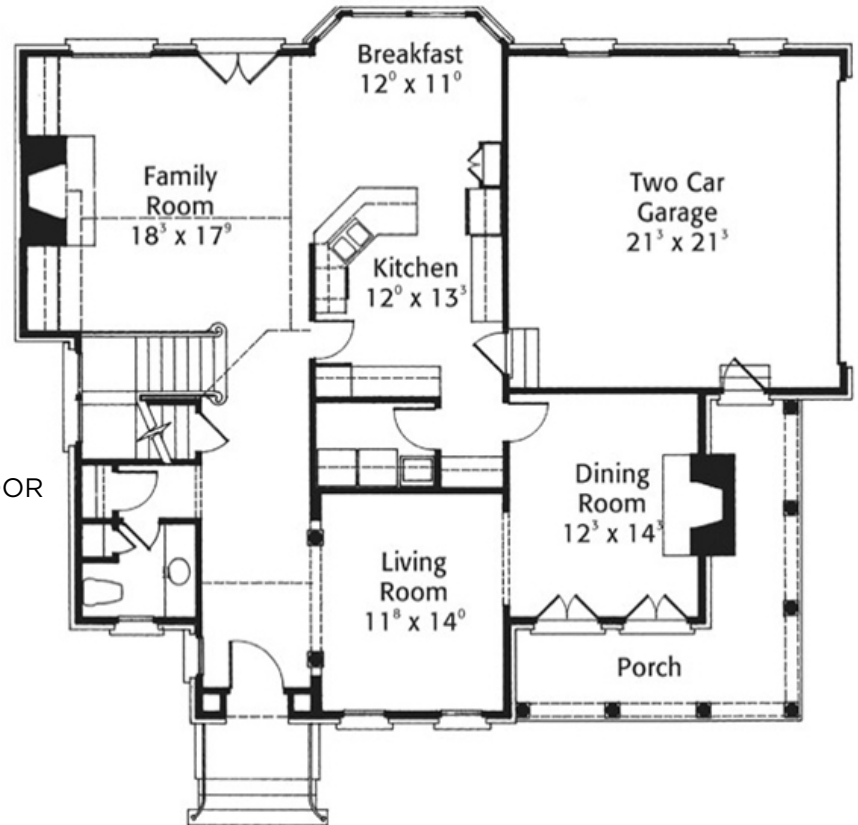

ALLINGTON ESTATE

2,875 SQ FT · 4 BED · 4 BATH

Edgewater Hill

The Allington Estate is an elegant and stately four bedroom, 4 bath home. The covered porch lends a casual elegance to the feel of the home as does the open concept of the great room, kitchen and eating area. There is a formal dining room and living room that is surrounded by a wrap around porch. Upstairs is home to the master suite and three additional bedrooms and two full baths. There will also be a generous allowance to select cabinetry, appliances, lighting and more. Don't wait- reserve your home today because once a plan is selected it will be removed from the choices. No two houses will be the same. We invite you to come take a look at all the stunning house plans, walk the peaceful, tree lined sites and see for yourself just how wonderful your home could be.

**BERKSHIRE
HATHAWAY** | New England
HomeServices Properties

JOYCE COVONE

MOBILE: 860-608-1708

EMAIL: joycecovone@bhhsne.com

THE ALLINGTON ESTATE PLANS

- Total Sq. Ft. 2,875
- 4 Bedrooms
- 3 Full Bathrooms
- 1 Half Bathroom

FIRST FLOOR

SECOND FLOOR

Edgewater Hill

VISIT US AT

EDGEWATERHILL.COM