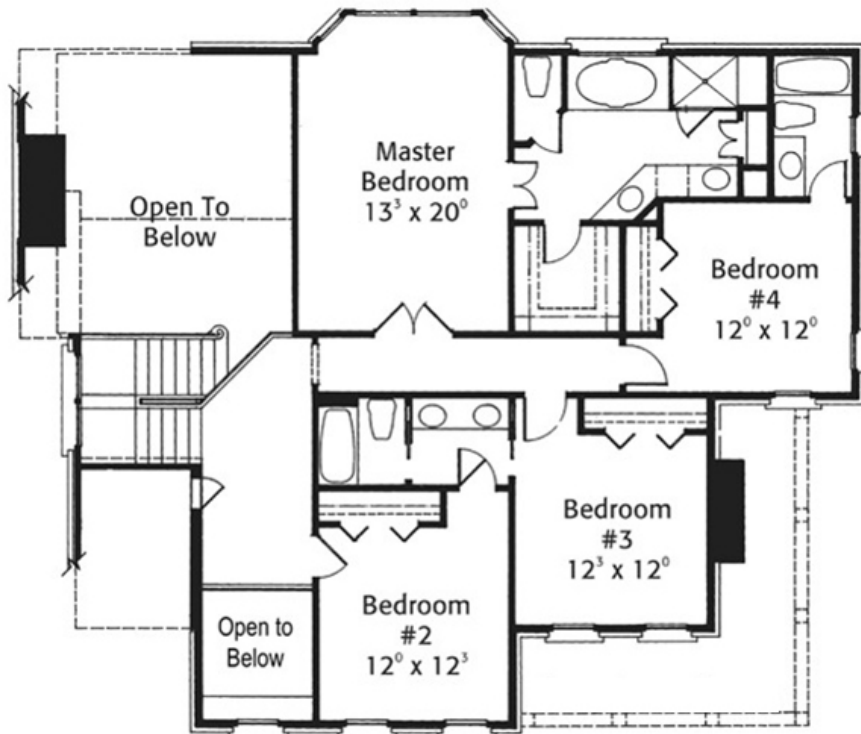

ALLINGTON ESTATE

2,875 SQ FT · 4 BED · 4 BATH

Edgewater Hill

The Allington Estate is an elegant and stately four bedroom, 4 bath home. The covered porch lends a casual elegance to the feel of the home as does the open concept of the great room, kitchen and eating area. There is a formal dining room and living room that is surrounded by a wrap around porch. Upstairs is home to the master suite and three additional bedrooms and two full baths. There will also be a generous allowance to select cabinetry, appliances, lighting and more. Don't wait- reserve your home today because once a plan is selected it will be removed from the choices. No two houses will be the same. We invite you to come take a look at all the stunning house plans, walk the peaceful, tree lined sites and see for yourself just how wonderful your home could be.

**BERKSHIRE
HATHAWAY** | New England
HomeServices Properties

JOYCE COVONE

MOBILE: 860-608-1708

EMAIL: joycecovone@bhhsne.com

THE ALLINGTON ESTATE PLANS

- Total Sq. Ft. 2,875
- 4 Bedrooms
- 3 Full Bathrooms
- 1 Half Bathroom

FIRST FLOOR

SECOND FLOOR

Edgewater Hill

VISIT US AT

EDGEWATERHILL.COM