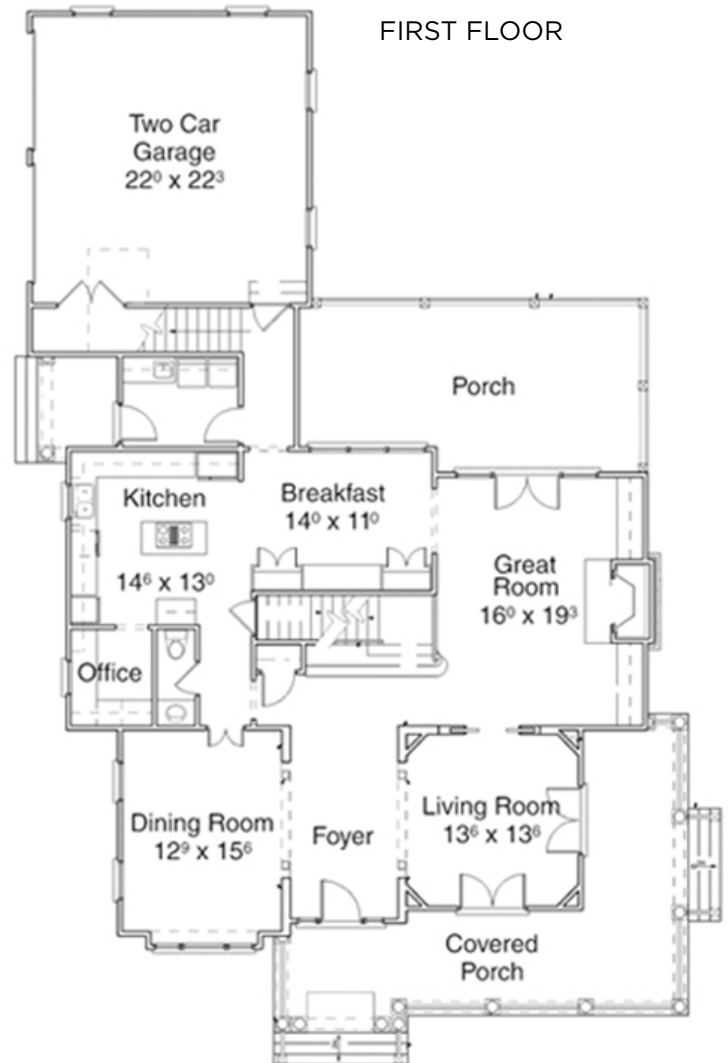

# FAIRVIEW ESTATE

3,112 SQ FT · 4 BED · 4 BATH

# Edgewater Hill

**The Fairview Estate 4 bed, 4 bath home** is the definition of southern elegance and hospitality with its fabulous wrap around porch and beautiful entry way. It is extremely well thought out with special built-ins and details throughout. The living room opens onto the porch which is ideal for entertaining. The great room has 19' ceilings and fireplace for those cozy winter nights. Upstairs is the master suite and three additional bedrooms and 2 full baths with an optional bonus room. There will also be a generous allowance to select cabinetry, appliances, lighting and more. Don't wait- reserve your home today because once a plan is selected it will be removed from the choices. No two houses will be the same. We invite you to come take a look at all the stunning house plans, walk the peaceful, tree lined sites and see for yourself just how wonderful your home could be.

# THE FAIRVIEW ESTATE PLANS

- Total Sq. Ft. 3,112
- 4 Bedrooms
- 3 Full and 1 Half Bath

WIC

SECOND FLOOR

FIRST FLOOR

  
Edgewater Hill

VISIT US AT

[EDGEWATERHILL.COM](http://EDGEWATERHILL.COM)