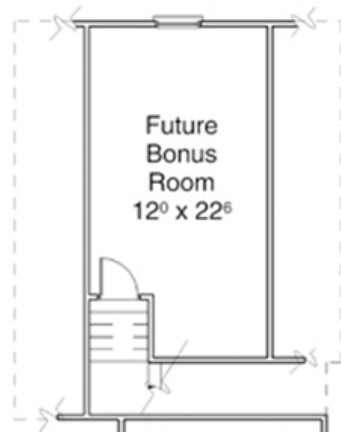

# THE FAIRVIEW ESTATE PLANS

- Total Sq. Ft. 3,112
- 4 Bedrooms
- 3 Full and 1 Half Bath

WIC

SECOND FLOOR

FIRST FLOOR

  
Edgewater Hill

VISIT US AT

[EDGEWATERHILL.COM](http://EDGEWATERHILL.COM)