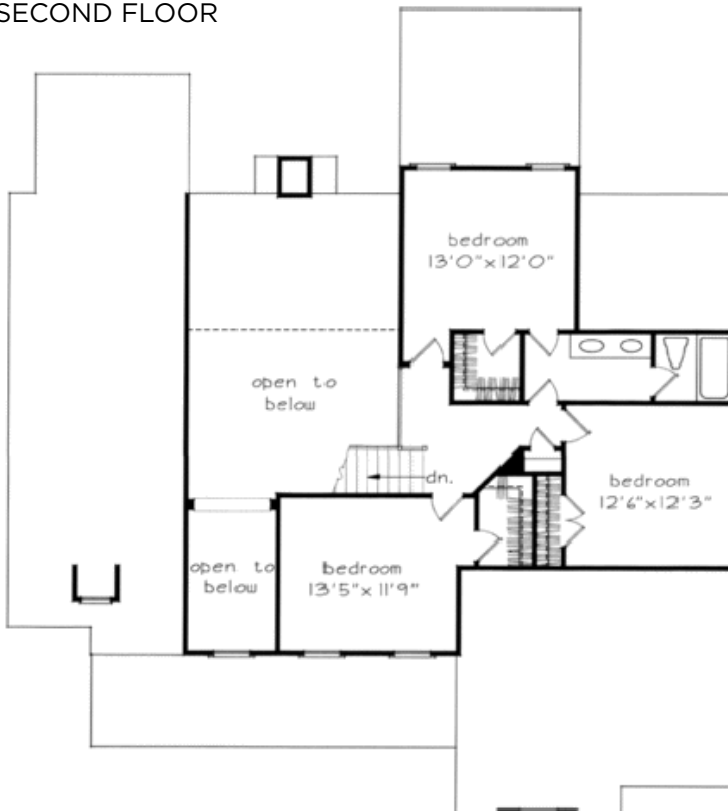

SECOND FLOOR

Edgewater Hill

VISIT US AT

EDGEWATERHILL.COM