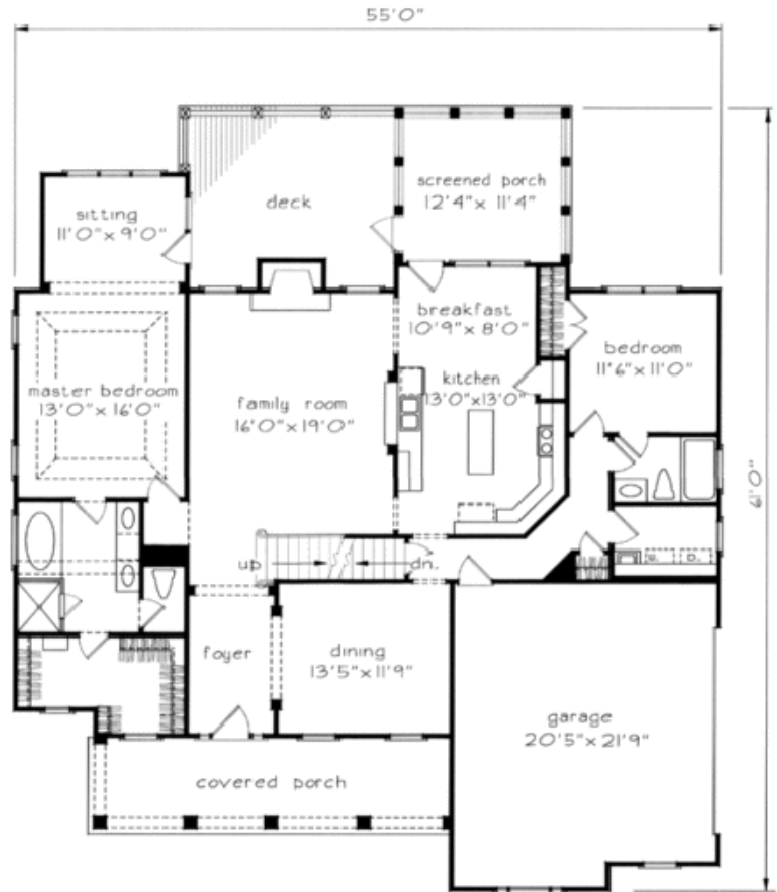

HILLCREST ESTATE

2,563 SQ FT · 5 BED · 3 BATH

Edgewater Hill

The Hillcrest Estate is a grand five bedroom, three bath home. The covered porch is a warm welcome and the open concept floor plan with great room and cozy fireplace is wonderful for family gatherings. There is a downstairs master suite complete with sitting area and the second bedroom has its own full bath. Upstairs there are three additional bedrooms and full bath. The unmistakable charm and gorgeous architecture of this house truly speaks for itself and the Neighborhoods @ Edgewater Hill. Every home in this development will be unique and crafted with the utmost care and attention to detail. There is also a generous allowance for cabinetry, appliances, and lighting. Don't wait- reserve your home today because once a plan is selected it will be removed from the choices. No two houses will be the same.

**BERKSHIRE
HATHAWAY** | New England
HomeServices Properties

JOYCE COVONE

MOBILE: 860-608-1708

EMAIL: joycecovone@bhhsne.com

THE HILLCREST ESTATE PLANS

- Total Sq. Ft. 2,563
- 5 Bedrooms
- 3 Full Bathrooms

FIRST FLOOR

SECOND FLOOR

Edgewater Hill

VISIT US AT

EDGEWATERHILL.COM