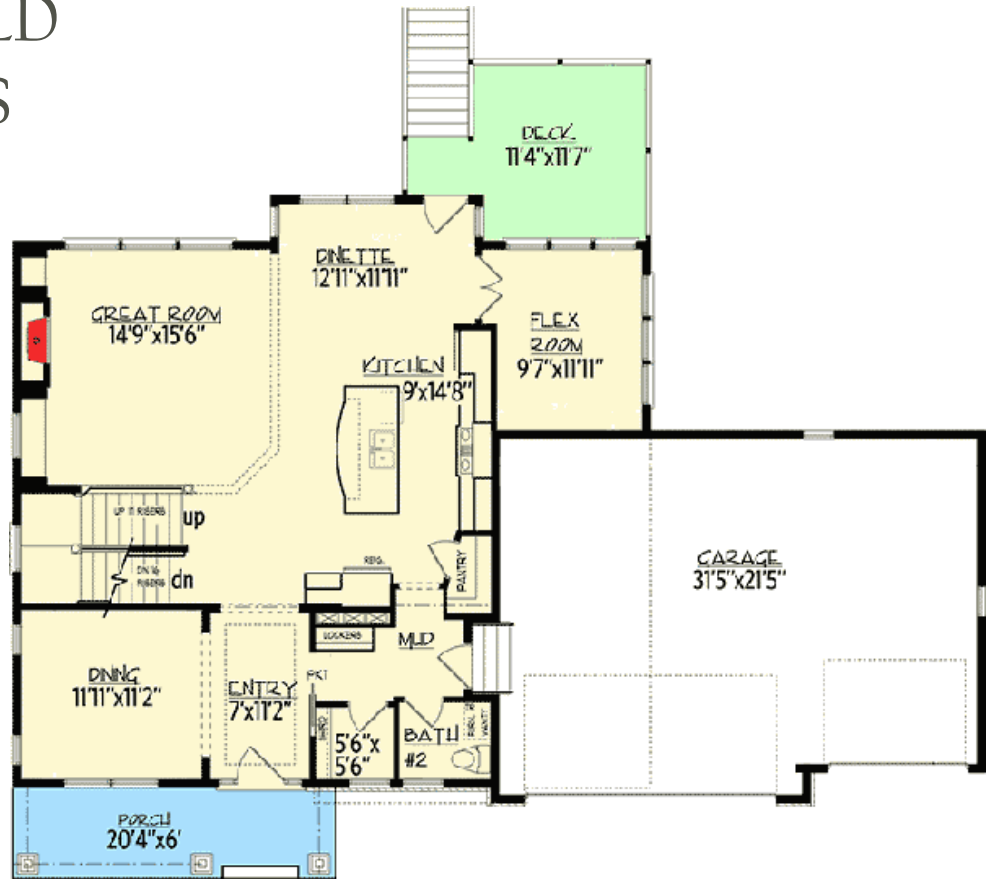

Edgewater Hill

PARKFIELD ESTATE

2,885 SQ FT · 4 BED · 4 BATH

The Parkfield Estate is a fabulous contemporary, craftsman style four bedroom, four bath home with impeccable details. The generous porch and entryway lead you into an open concept floor plan on the main level. The great room has over 15' ceilings, complete with fireplace, while the spacious kitchen has a wonderful island and pantry. Entry from the three car garage leads right into the well placed mud room. Upstairs is the master suite, three additional bedrooms 2 full baths and laundry room. There will also be a generous allowance to select cabinetry, appliances, lighting and more. Don't wait-reserve your home today because once a plan is selected it will be removed from the choices. No two houses will be the same. We invite you to come take a look at all the stunning house plans, walk the peaceful, tree lined sites and see for yourself just how wonderful your home could be.

**BERKSHIRE
HATHAWAY** | New England
HomeServices Properties

JOYCE COVONE

MOBILE: 860-608-1708

EMAIL: joycecovone@bhhsne.com

THE PARKFIELD ESTATE PLANS

- Total Sq. Ft. 2,885
- 4 Bedrooms
- 3 Full Bathrooms
- 1 Half Bathroom

FIRST FLOOR

SECOND FLOOR

Edgewater Hill

VISIT US AT

EDGEWATERHILL.COM