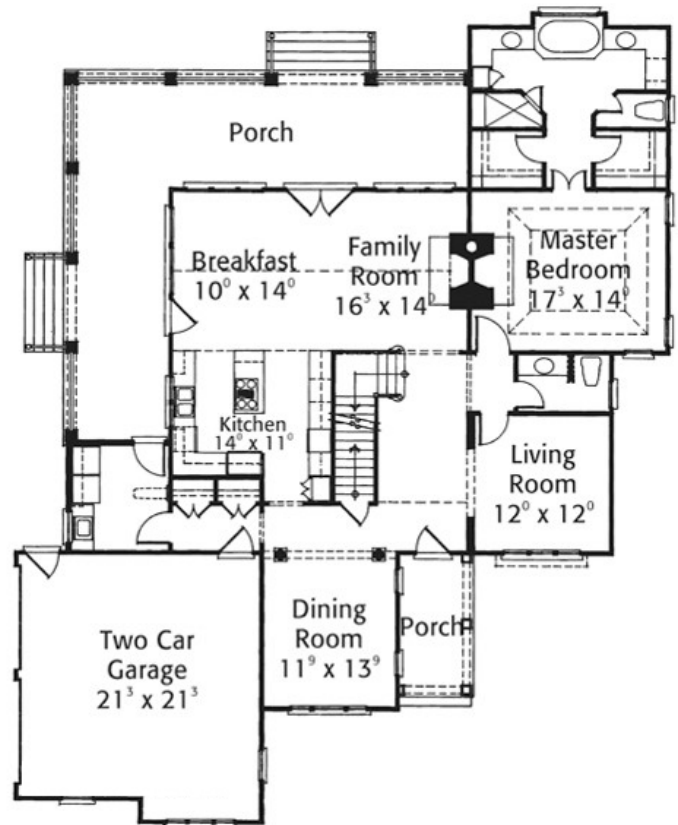

STONEY POINT ESTATE

2,780 SQ FT · 4 BED · 4 BATH

Edgewater
Hill

The Stoney Pointe Estate is a sophisticated looking country retreat with four bedrooms and four baths. The generous vaulted ceiling in the great room is open to the eating area and kitchen which includes a kitchen island and pantry. The master suite is very luxurious with 14' ceilings and a cozy fireplace. A formal living room, dining room, and half bath round out the main level. Upstairs there are three additional bedrooms and two full baths. There will also be a generous allowance to select cabinetry, appliances, lighting and more. Don't wait- reserve your home today because once a plan is selected it will be removed from the choices. No two houses will be the same. We invite you to come take a look at all the stunning house plans, walk the peaceful, tree lined sites and see for yourself just how wonderful your home could be.

**BERKSHIRE
HATHAWAY** | New England
HomeServices Properties

JOYCE COVONE

MOBILE: 860-608-1708

EMAIL: joycecovone@bhhsne.com

THE STONEY POINT ESTATE PLANS

- Total Sq. Ft. 2,780
- 4 Bedrooms
- 3 Full Bathrooms
- 1 Half Bathroom

FIRST FLOOR

SECOND FLOOR

Edgewater Hill

VISIT US AT

EDGEWATERHILL.COM