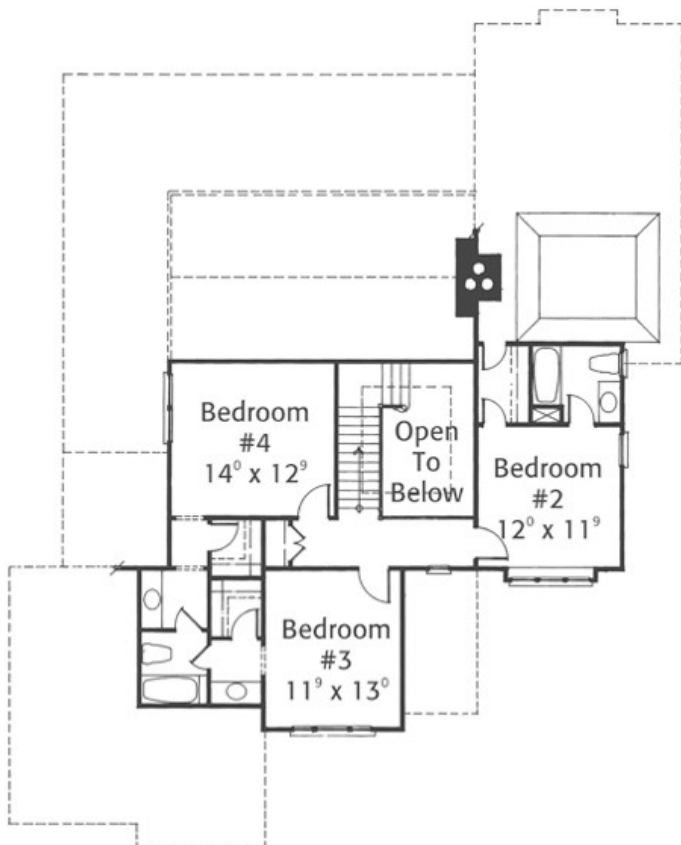

THE STONEY POINT ESTATE PLANS

- Total Sq. Ft. 2,780
- 4 Bedrooms
- 3 Full Bathrooms
- 1 Half Bathroom

SECOND FLOOR

Edgewater Hill

VISIT US AT

EDGEWATERHILL.COM