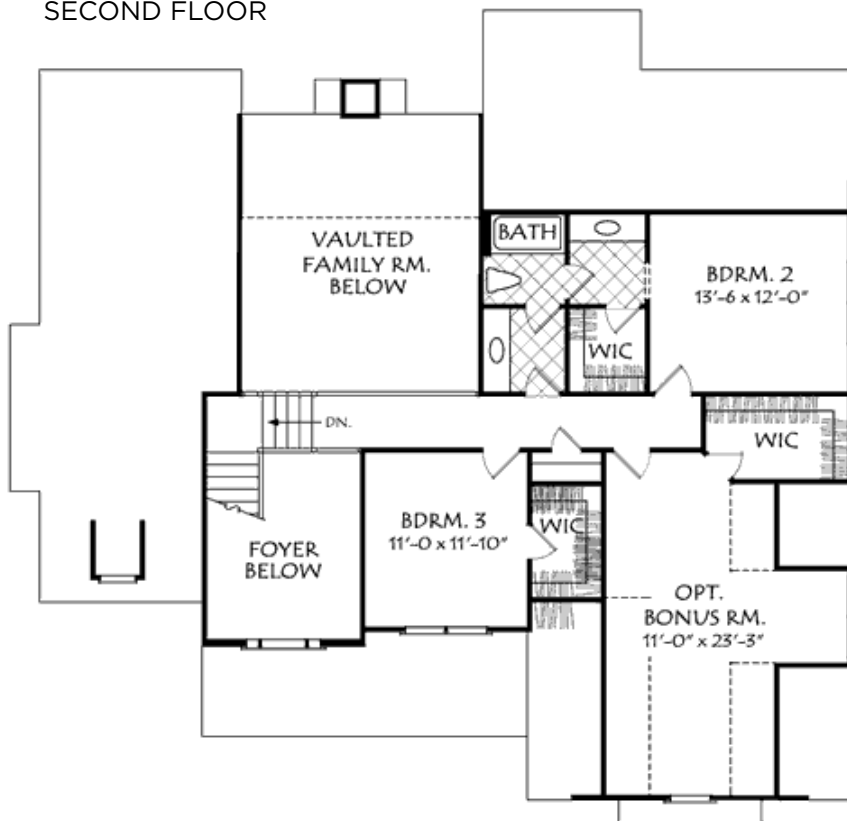

SECOND FLOOR

Edgewater Hill

VISIT US AT

EDGEWATERHILL.COM