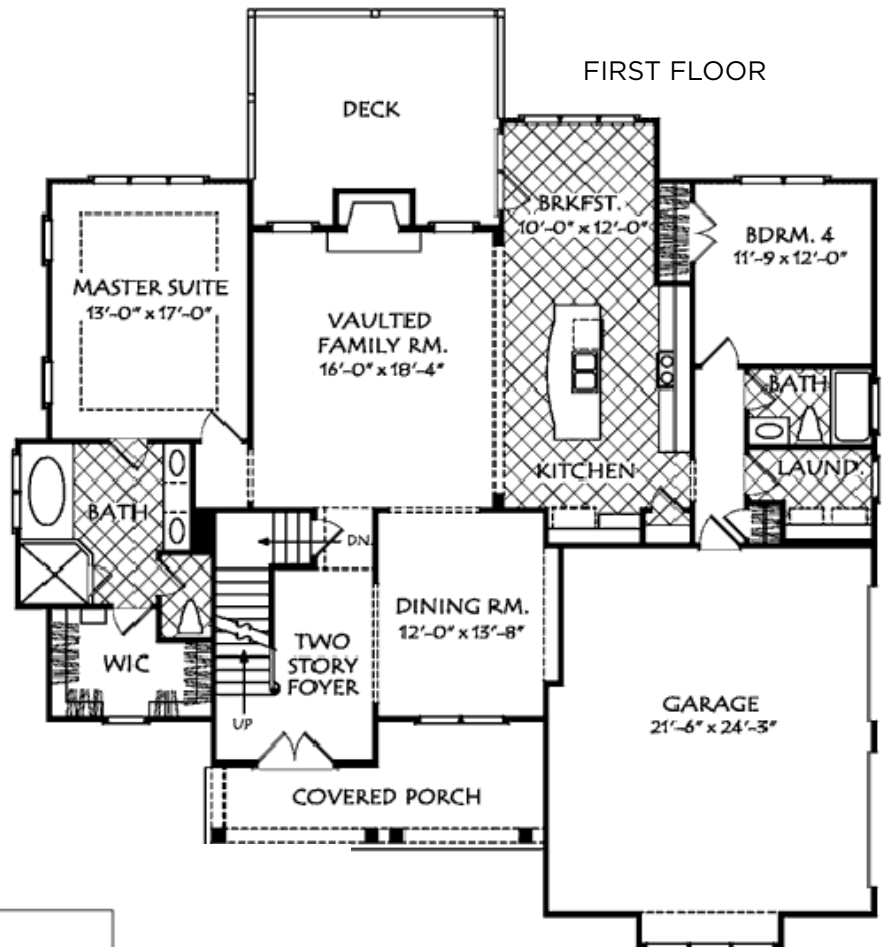

YARDLEY ESTATE

2,403 SQ FT · 4 BED · 3 BATH

Edgewater Hill

The Yardley Estate is a grand four bedroom, three bath home. The covered porch is a warm welcome and the open concept floor plan with vaulted great room and cozy fireplace is wonderful for family gatherings. There is a downstairs master suite and second bedroom with full bath. Upstairs there are two additional bedrooms and full bath with an optional bonus room. The unmistakable charm and gorgeous architecture of this house truly speaks for itself and the Neighborhoods @ Edgewater Hill. Every home in this development will be unique and crafted with the utmost care and attention to detail. There will also be a generous allowance to select cabinetry, appliances and lighting. Don't wait- reserve your home today because once a plan is selected it will be removed from the choices. No two houses will be the same.

**BERKSHIRE
HATHAWAY** | New England
HomeServices Properties

JOYCE COVONE

MOBILE: 860-608-1708

EMAIL: joycecovone@bhhsne.com

THE YARDLEY ESTATE PLANS

- Total Sq. Ft. 2,403
- 4 Bedrooms
- 2 Full and 1 Half Bath